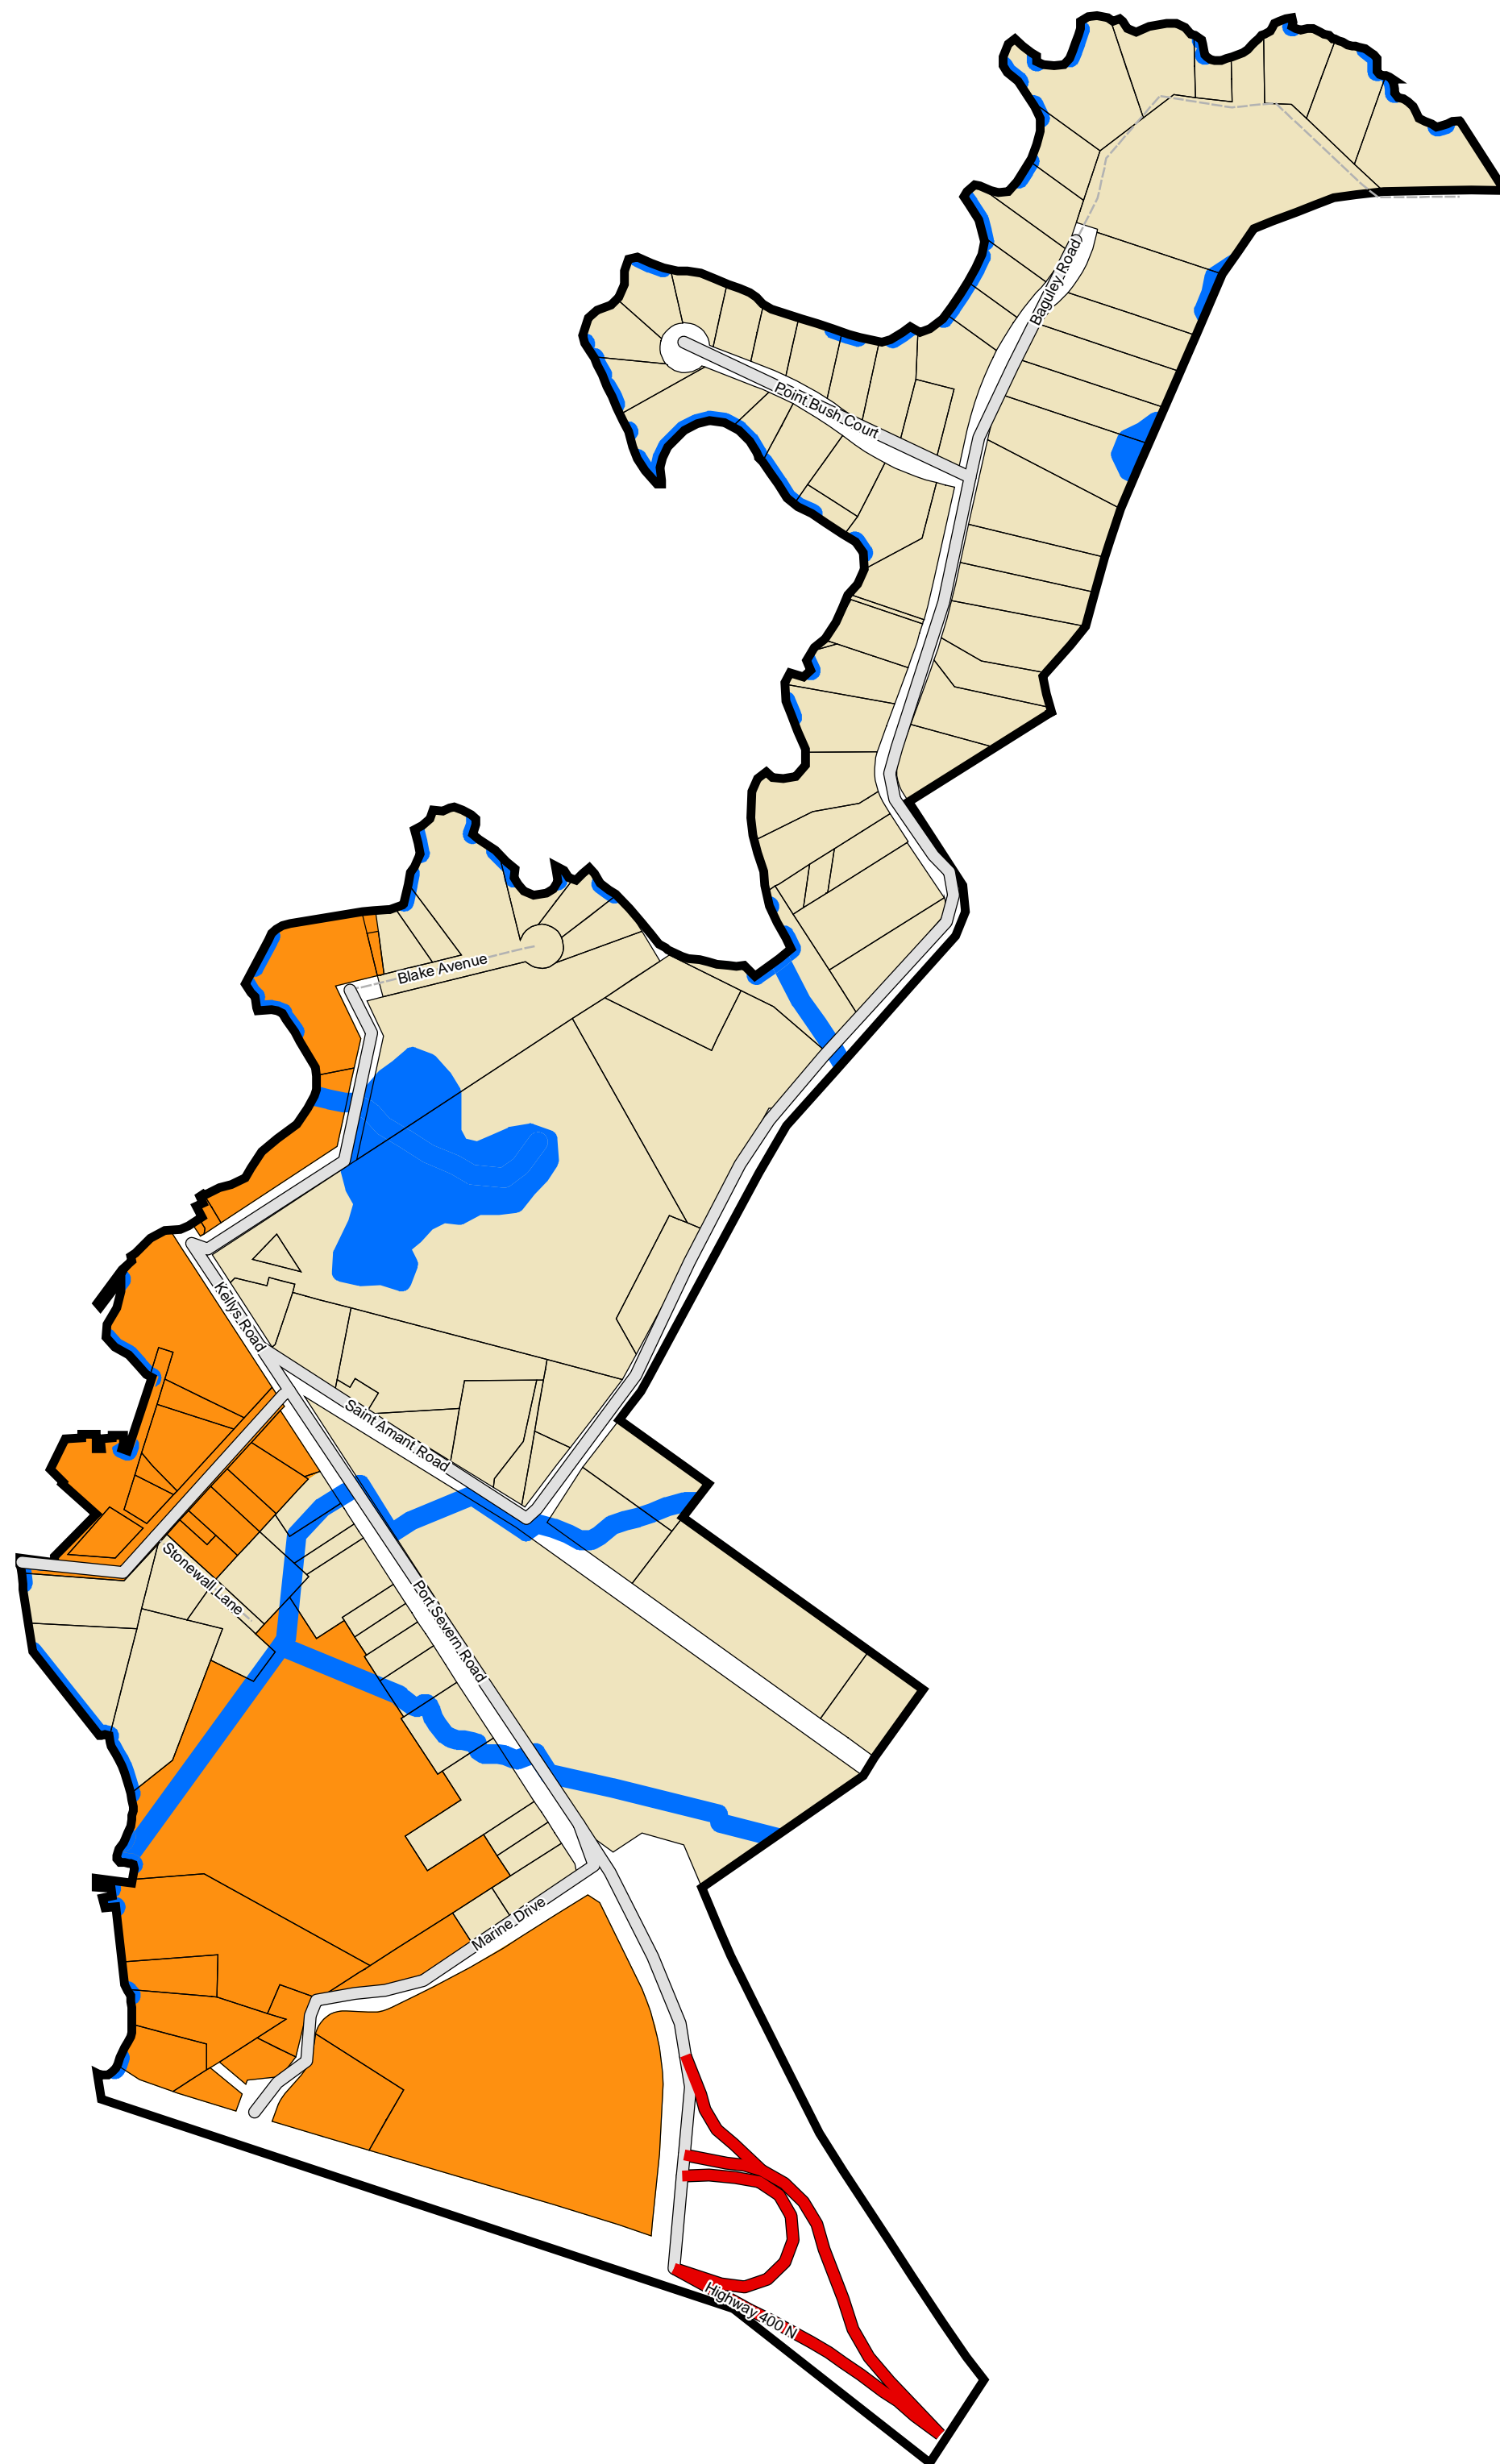

Township of Severn
Schedule A4
Port Severn Settlement Area

Legend

-  PROVINCIAL HIGHWAY
-  COUNTY ROAD
-  LOCAL ROAD
-  PRIVATE ROAD
-  Settlement Boundary
-  Country Residential
-  Settlement Employment Area
-  Highway Employment
-  Settlement Living Area
-  Major Recreation Area
-  Resort Commercial
-  Rural
-  Shoreline Residential
-  Settlement Employment SP Area
-  Settlement Living SP Area
-  Environmental Protection Area

* SP = Special Policy