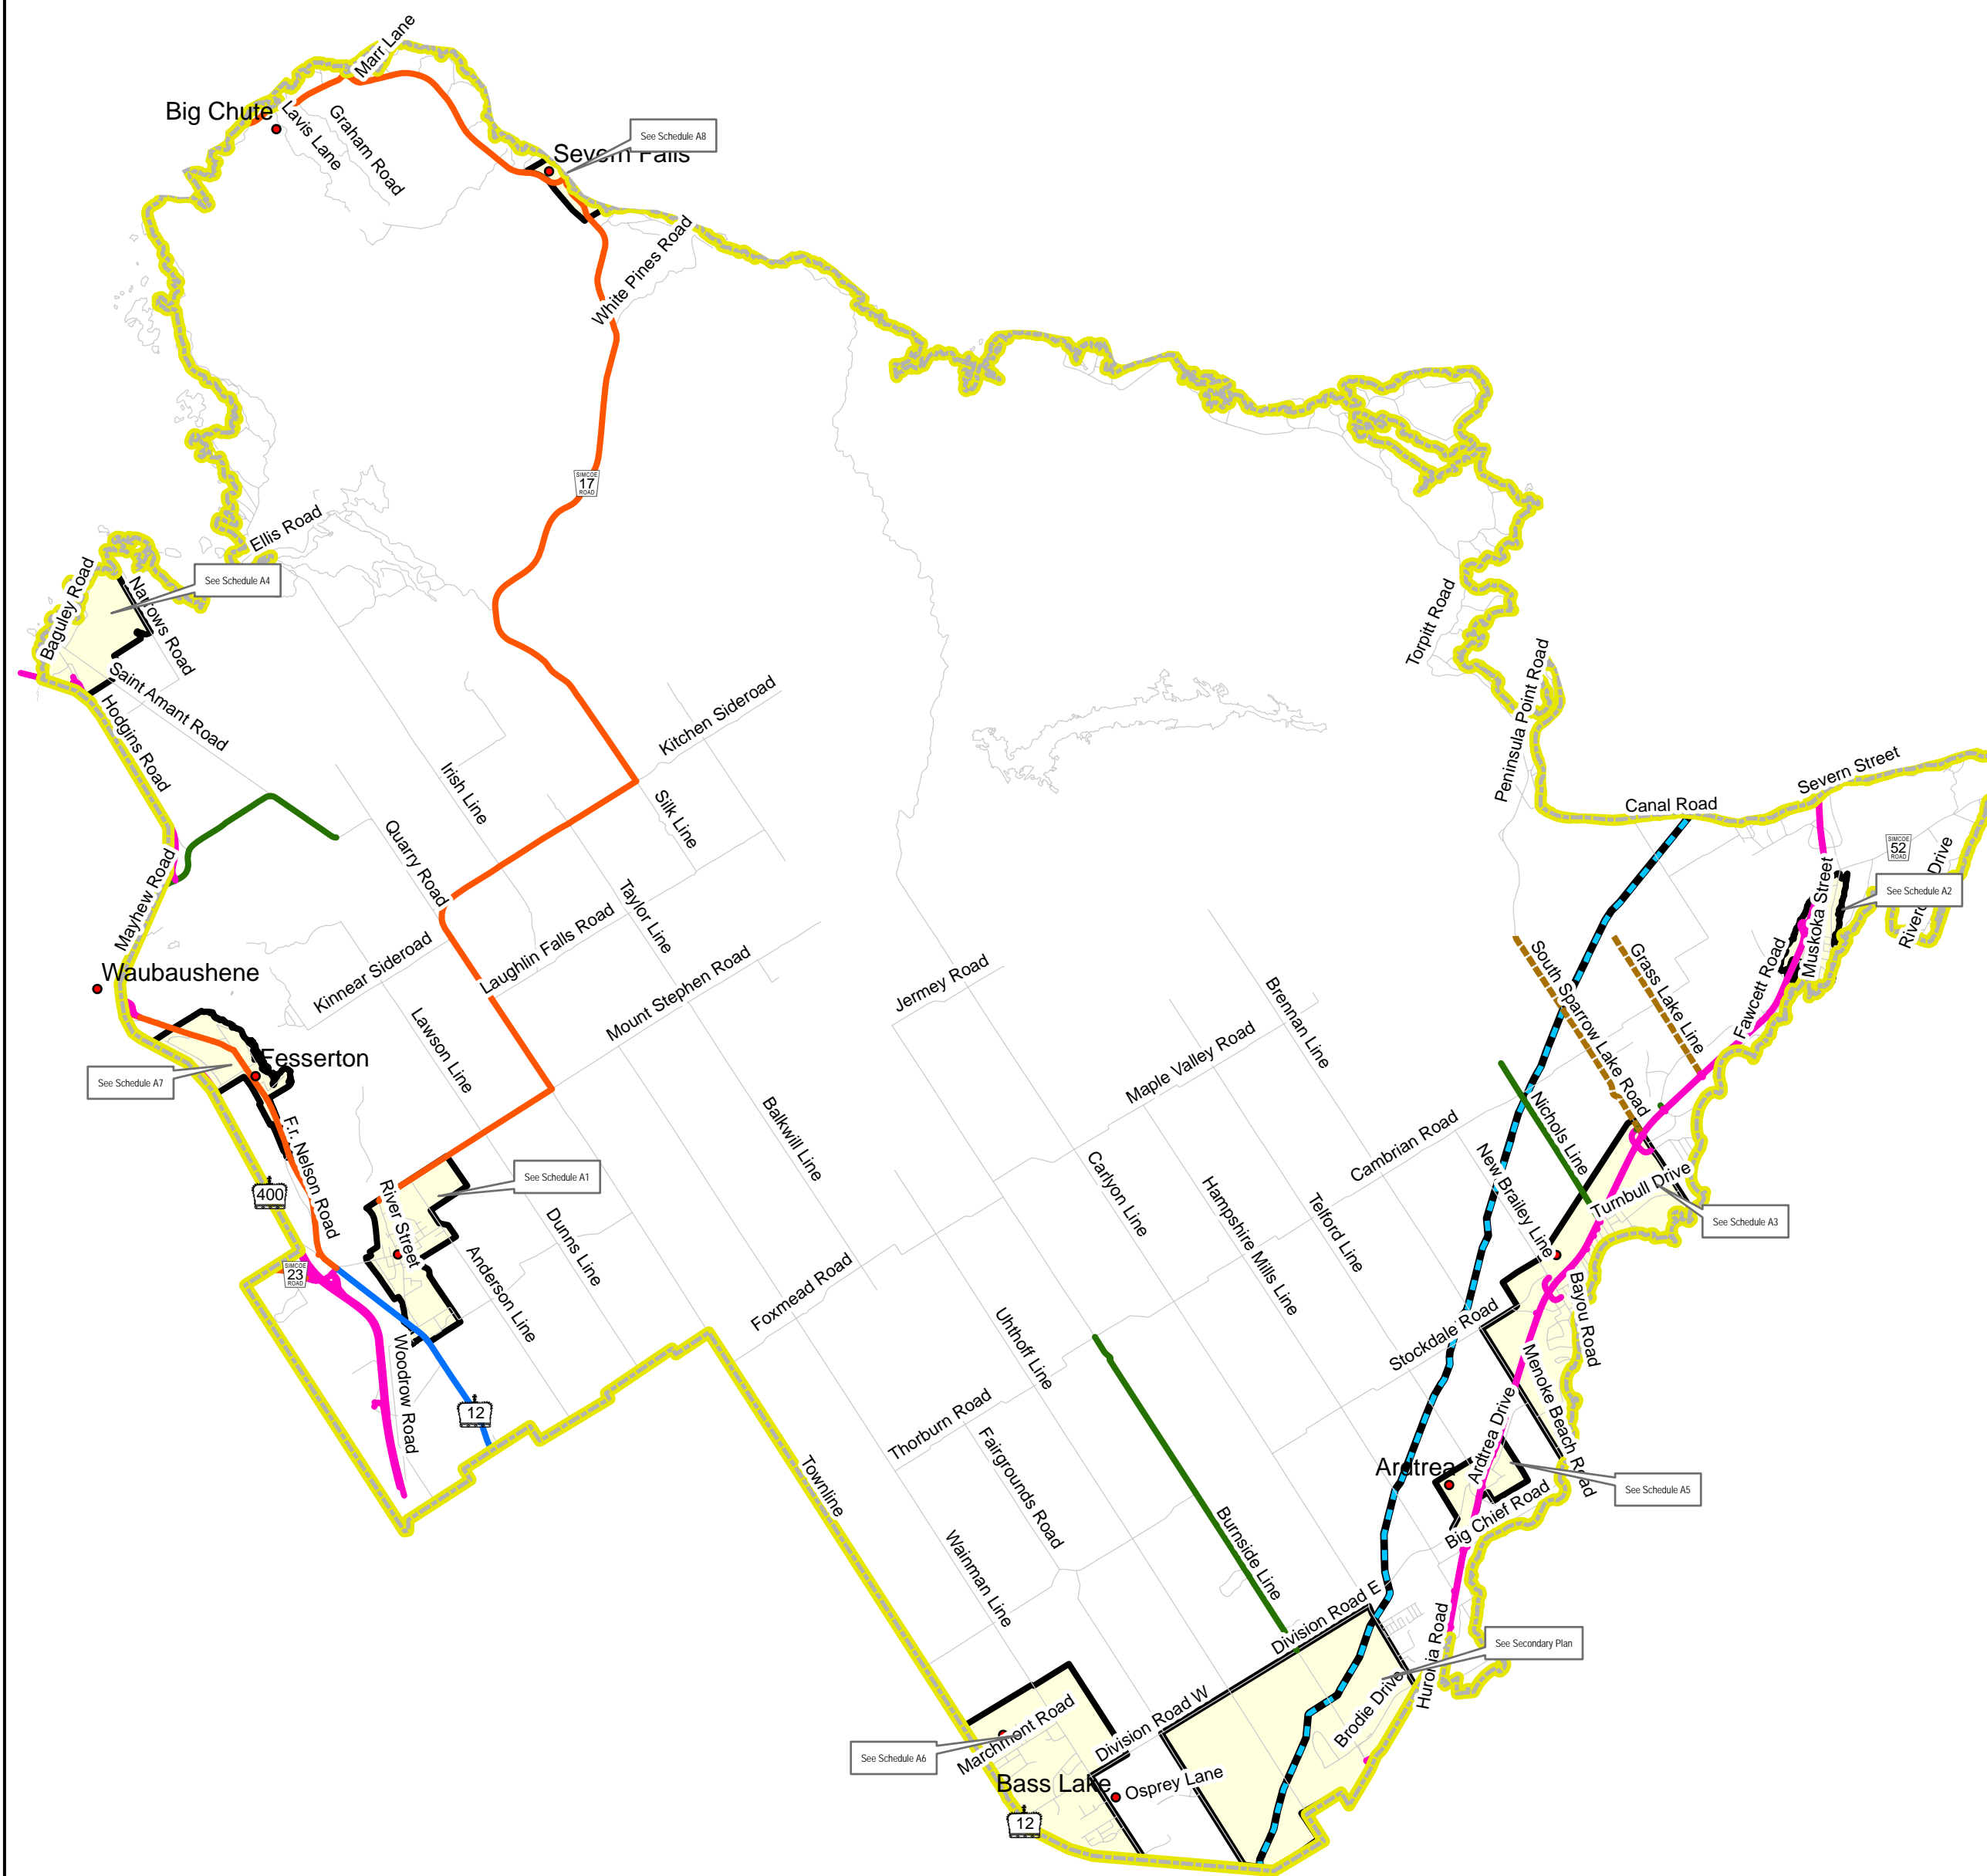

# Township of Severn Schedule B Transportation & Servicing

## SEVERN TRANSPORTATION

- Arterials and County
- Existing Major Haul Route
- Existing Minor Haul Route
- Provincial Freeway
- Provincial Highway
- Trans Canada Pipeline
- Settlement Boundary
- Municipal Border
- middlecities
- E911SLRN